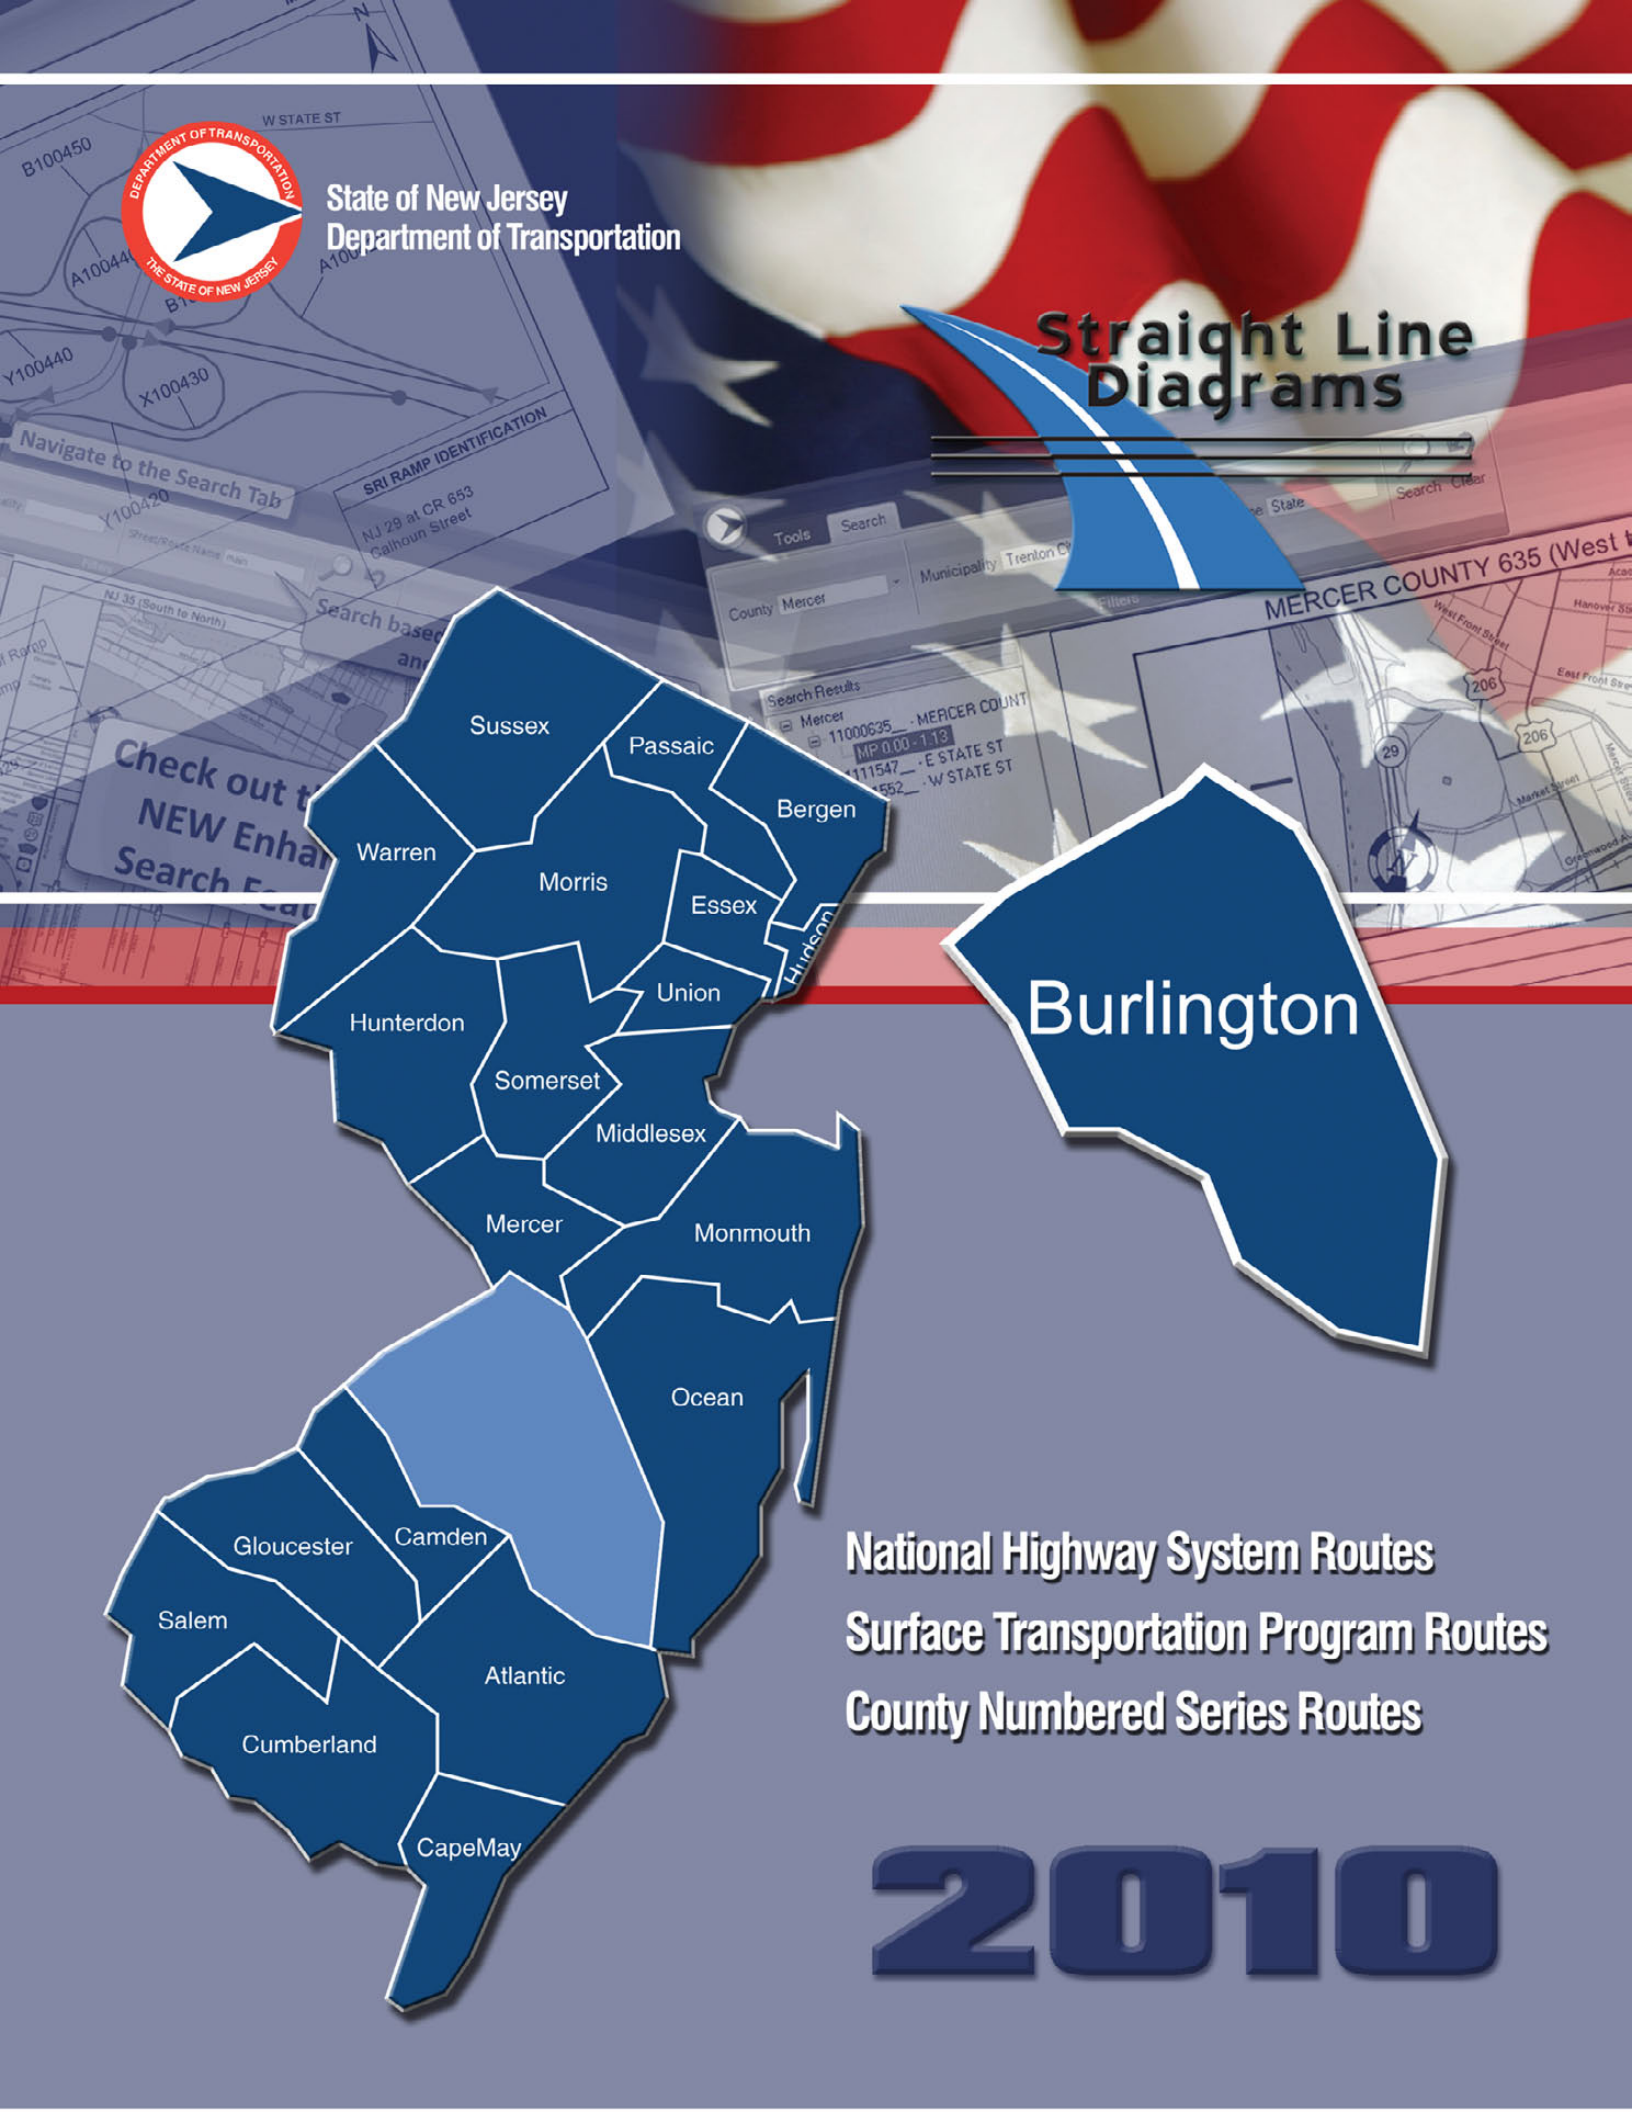

State of New Jersey
Department of Transportation

Straight Line Diagrams

Burlington

National Highway System Routes
Surface Transportation Program Routes
County Numbered Series Routes

2010