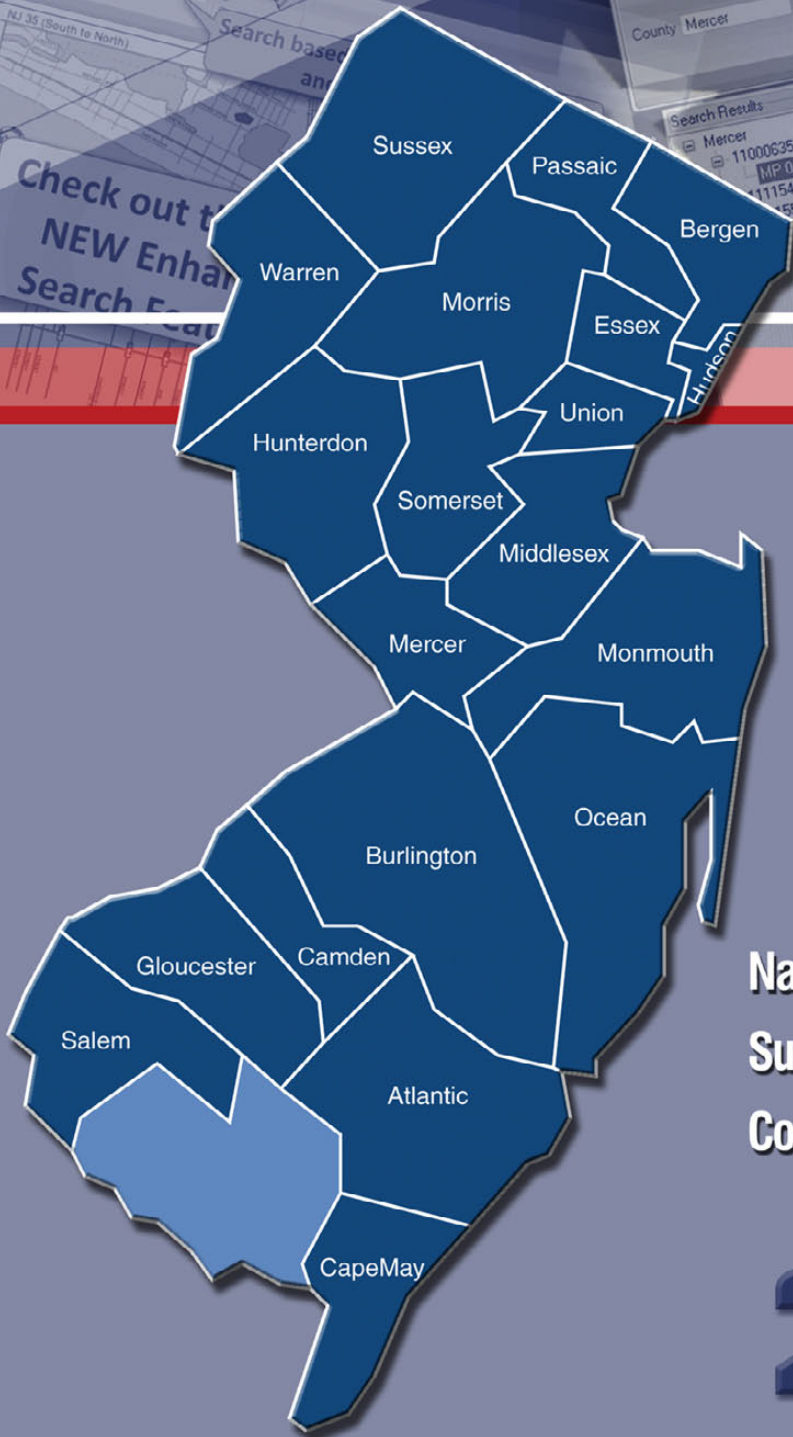

State of New Jersey
Department of Transportation

Straight Line Diagrams

Cumberland

National Highway System Routes
Surface Transportation Program Routes
County Numbered Series Routes

2010