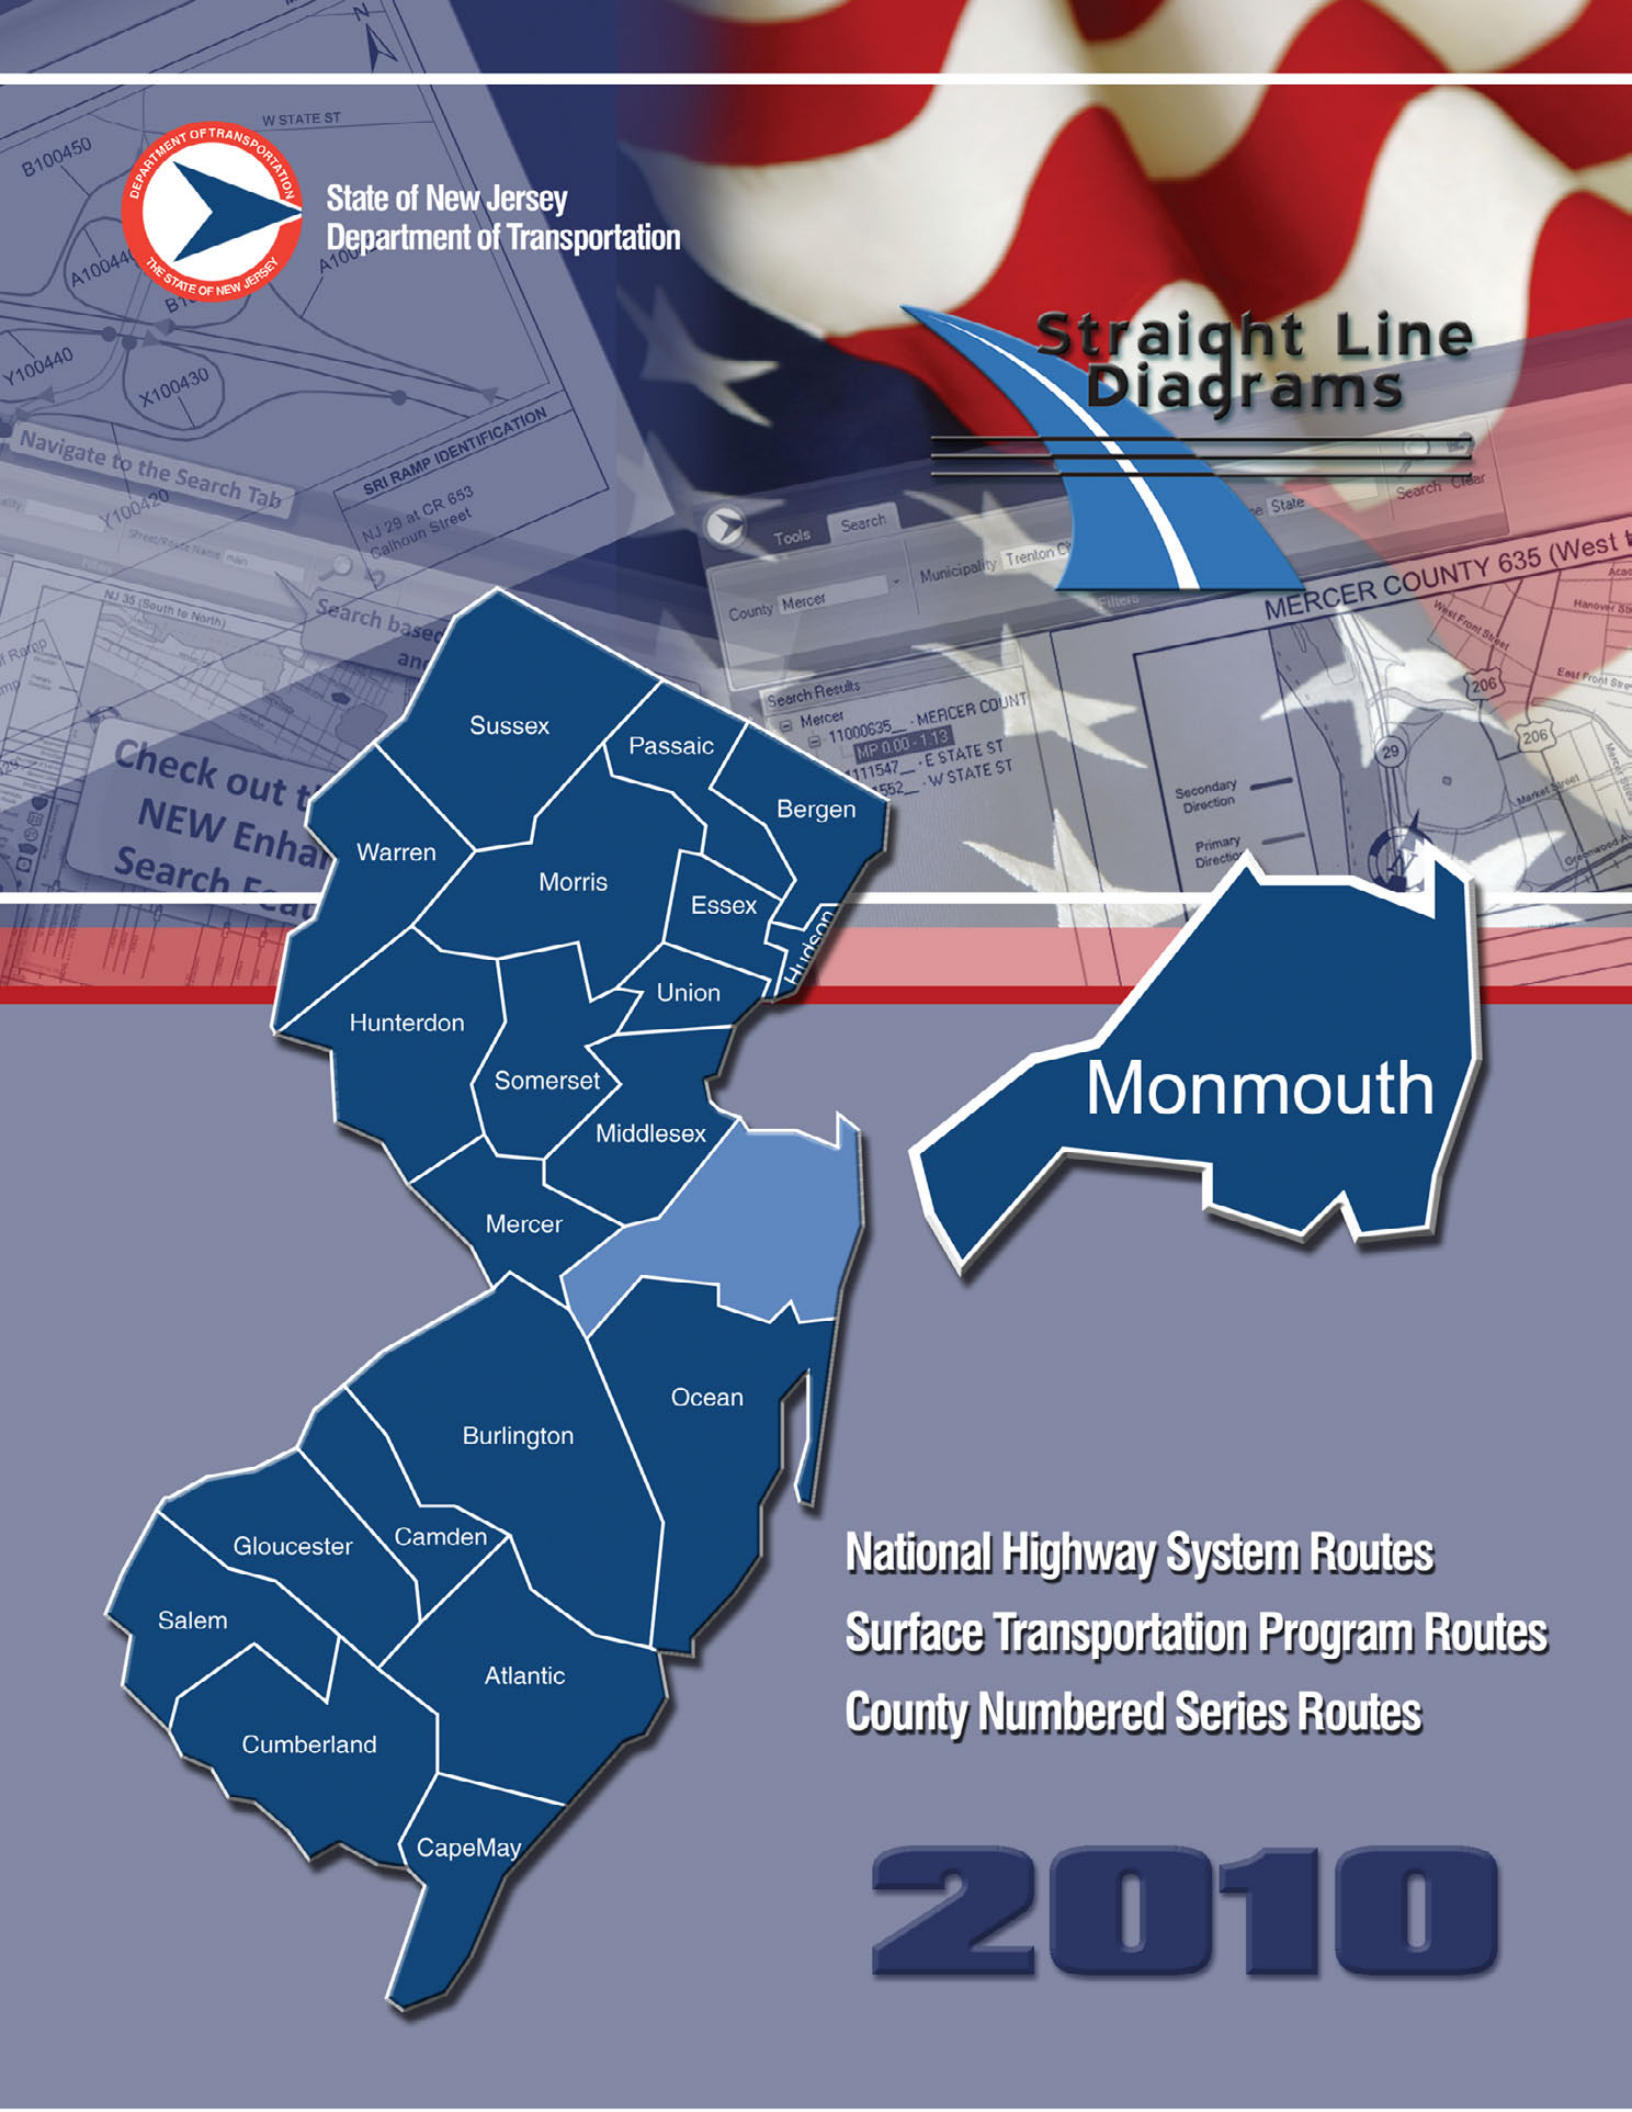

State of New Jersey
Department of Transportation

Straight Line Diagrams

Monmouth

National Highway System Routes
 Surface Transportation Program Routes
 County Numbered Series Routes

2010