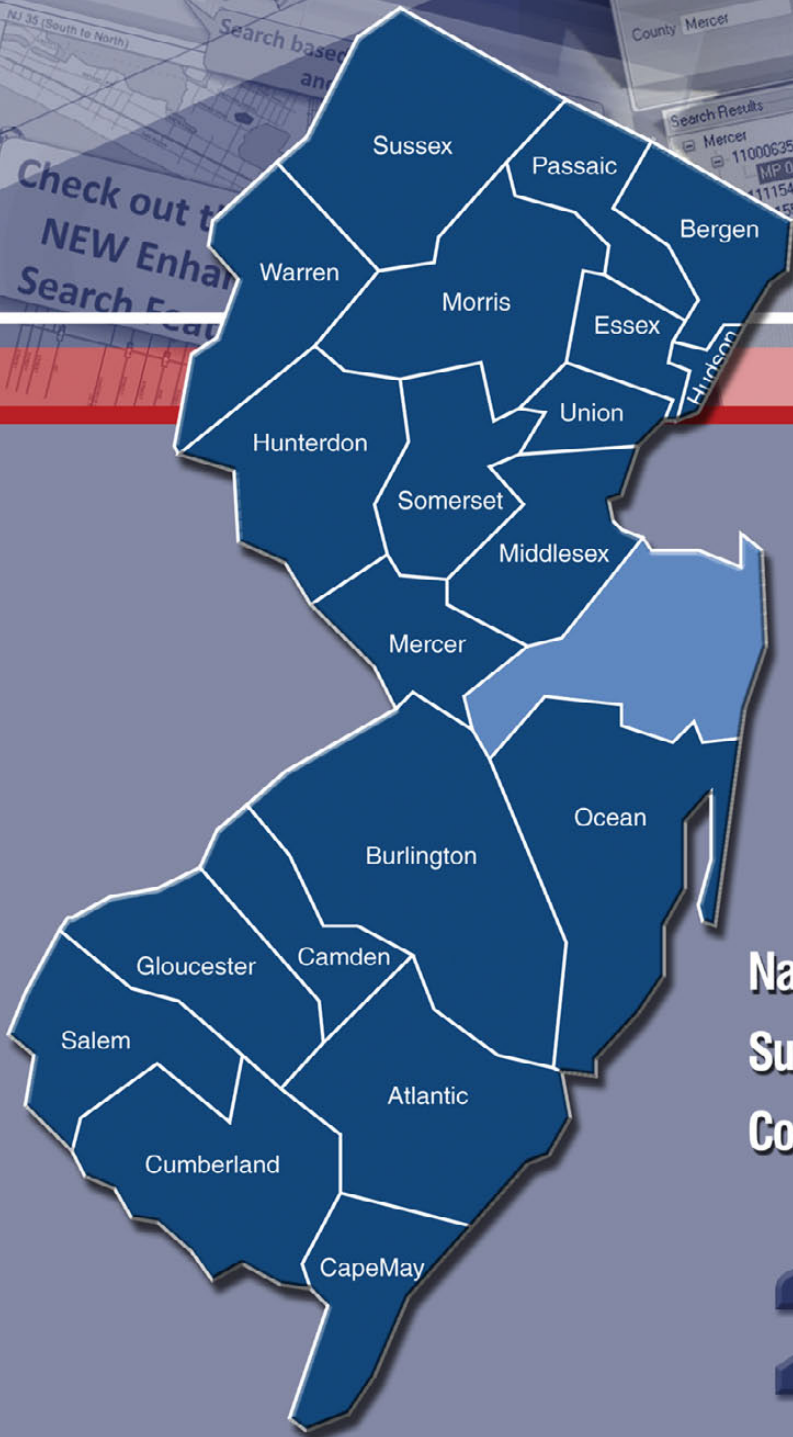

State of New Jersey
Department of Transportation

Straight Line Diagrams

Monmouth

National Highway System Routes
 Surface Transportation Program Routes
 County Numbered Series Routes

2010