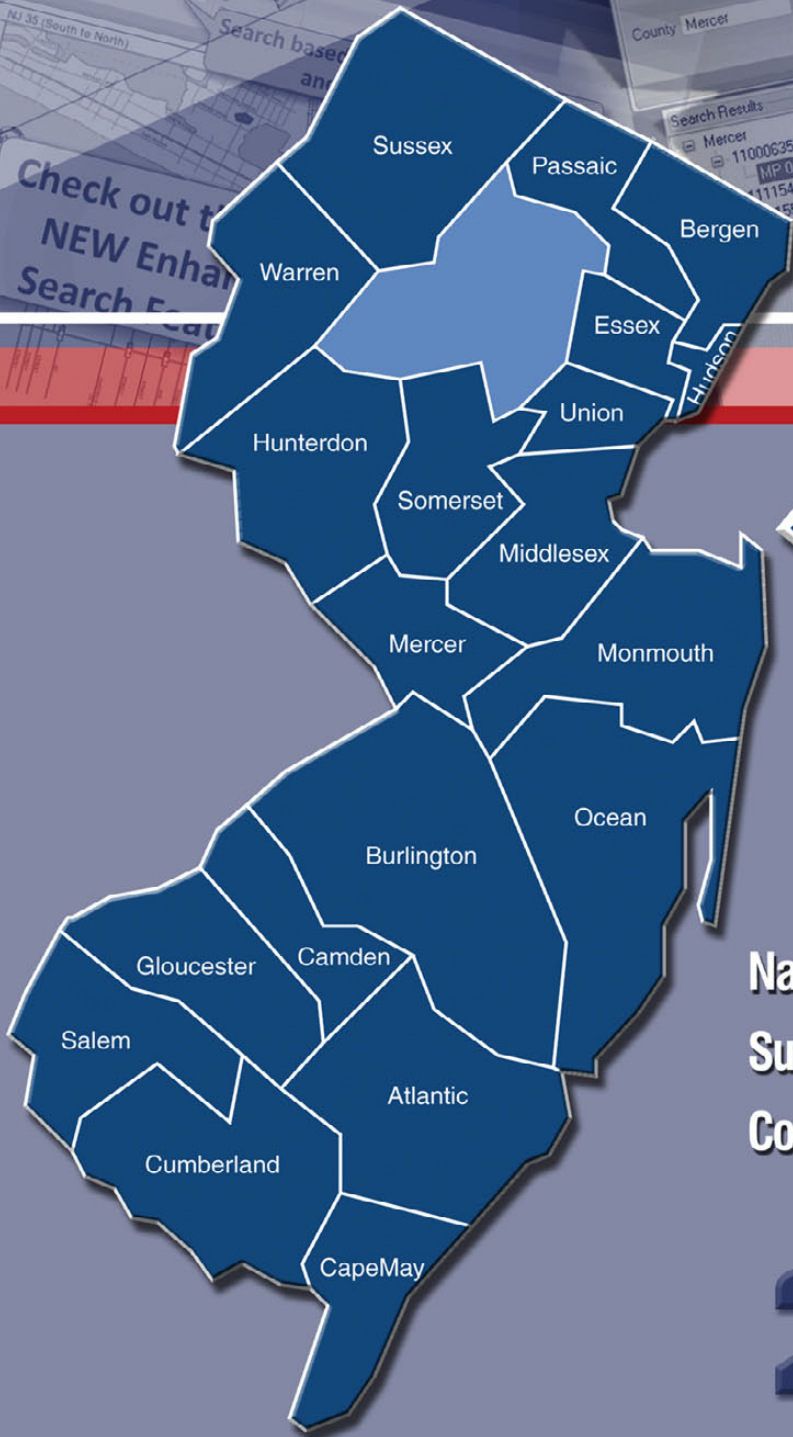

State of New Jersey
Department of Transportation

Straight Line Diagrams

Morris

National Highway System Routes
Surface Transportation Program Routes
County Numbered Series Routes

2010