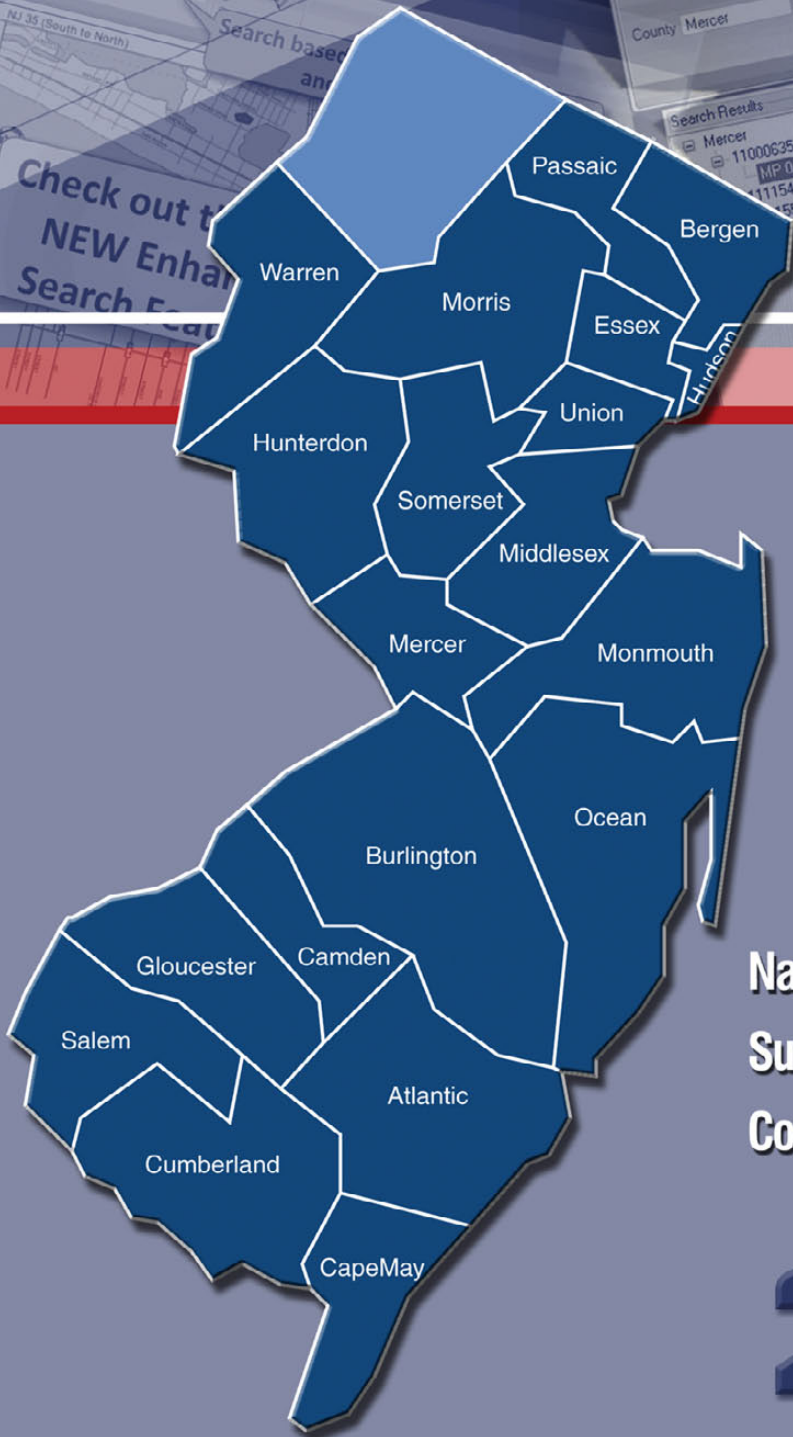

State of New Jersey
Department of Transportation

Straight Line Diagrams

Sussex

National Highway System Routes
Surface Transportation Program Routes
County Numbered Series Routes

2010